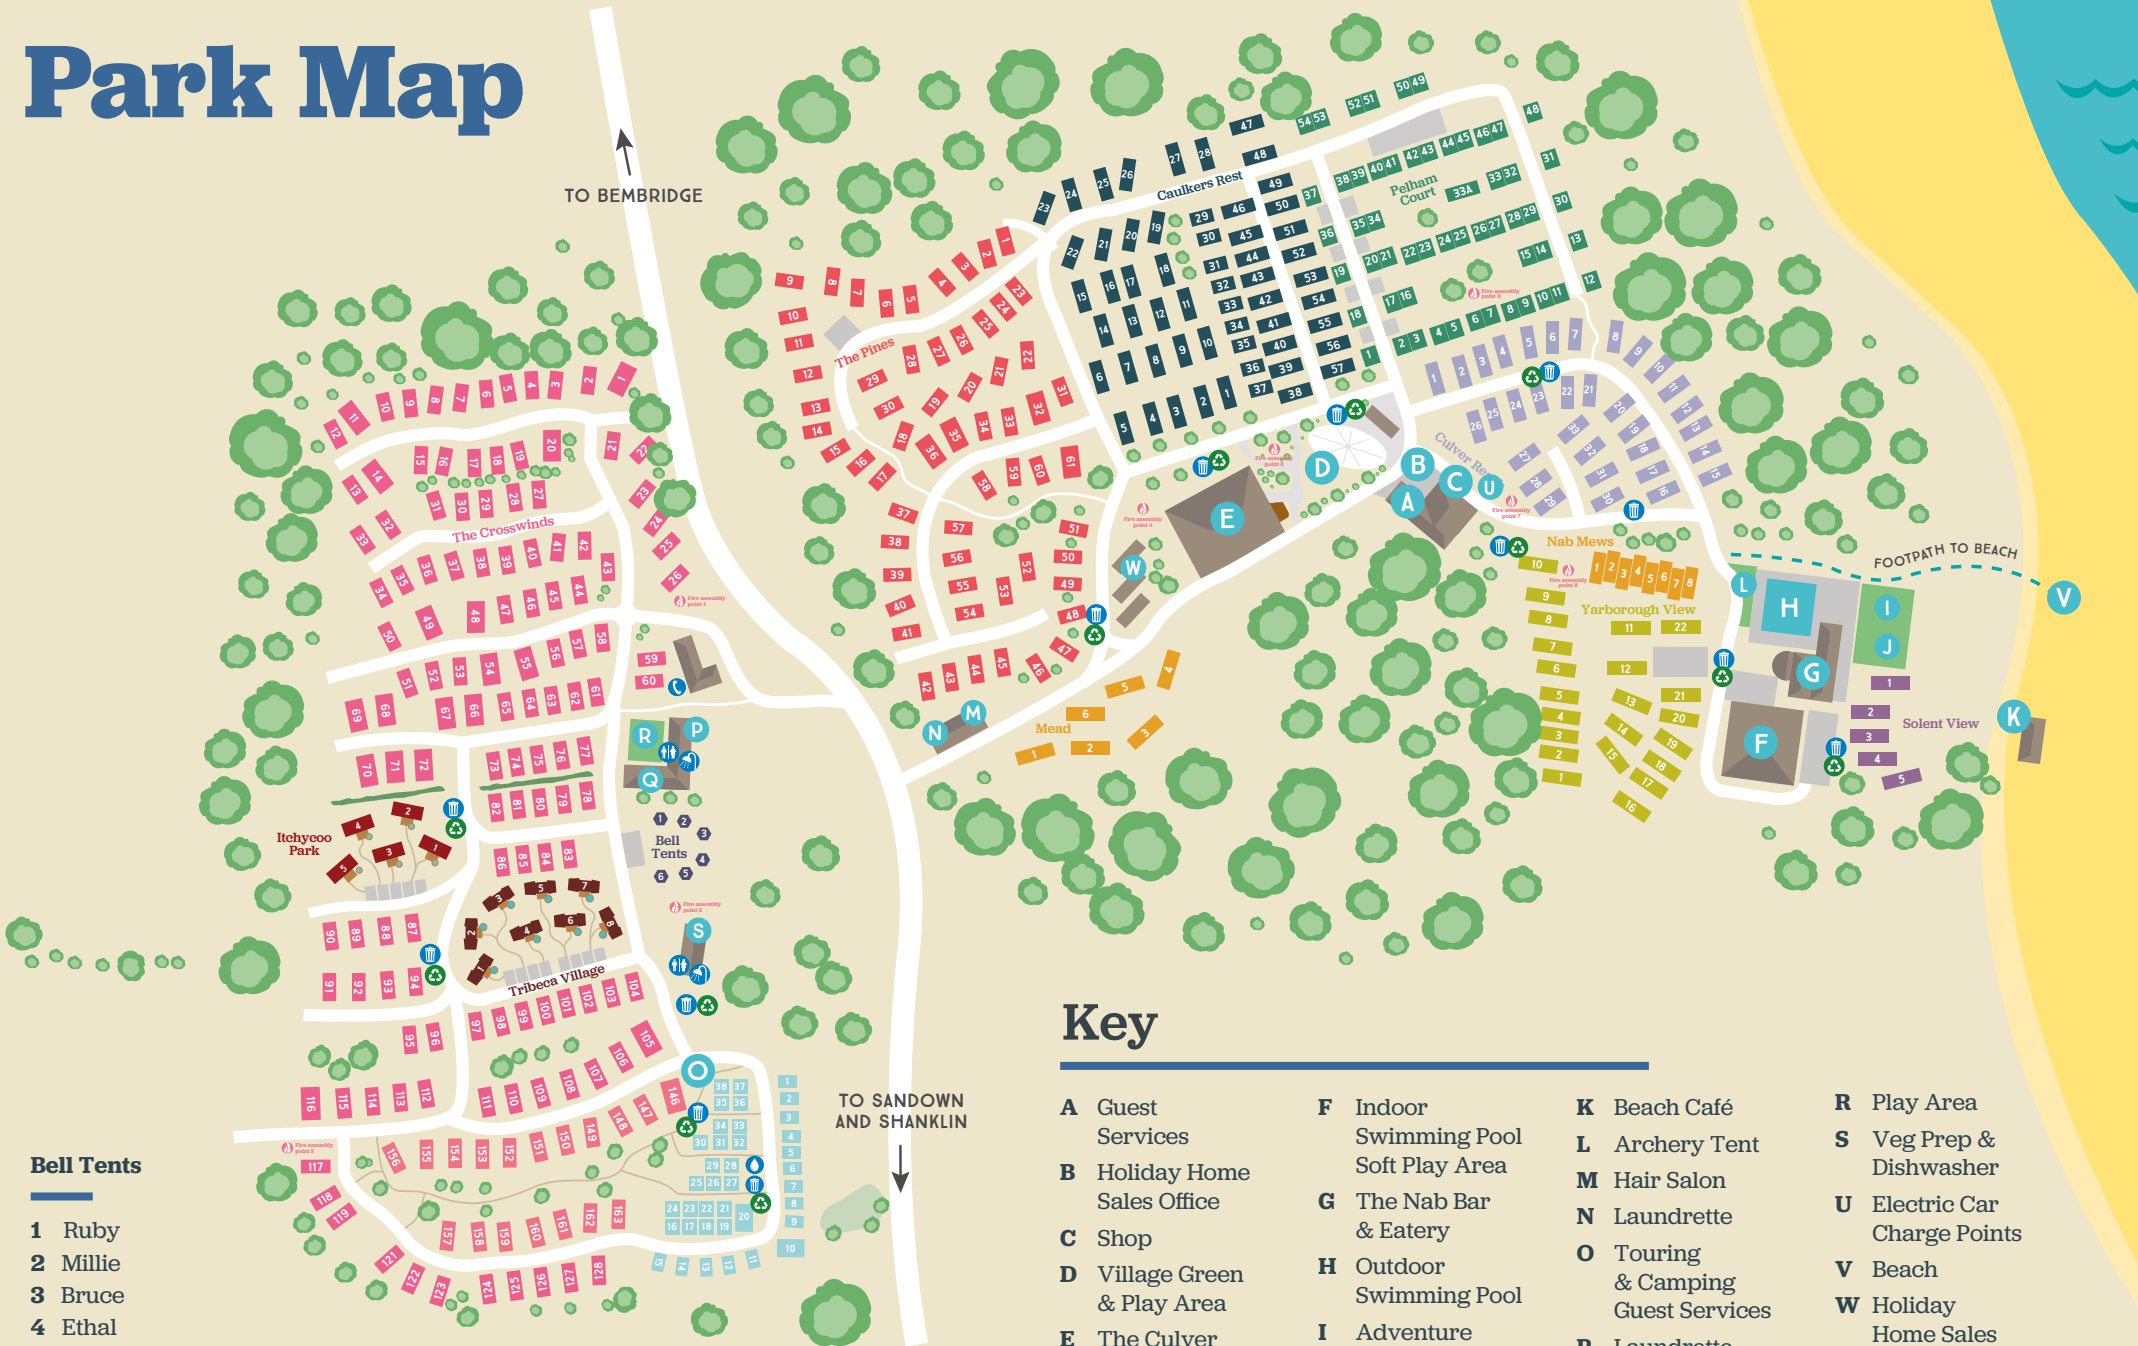

Park Map

Bell Tents

- 1 Ruby
- 2 Millie
- 3 Bruce
- 4 Ethal
- 5 Betsy
- 6 Cliff

Key

- | | | | |
|------------------------------------|---|---|--|
| A Guest Services | F Indoor Swimming Pool Soft Play Area | K Beach Café | R Play Area |
| B Holiday Home Sales Office | G The Nab Bar & Eatery | L Archery Tent | S Veg Prep & Dishwasher |
| C Shop | H Outdoor Swimming Pool | M Hair Salon | U Electric Car Charge Points |
| D Village Green & Play Area | I Adventure Playground | N Laundrette | V Beach |
| E The Culver Arcade | J Crazy Golf | O Touring & Camping Guest Services | W Holiday Home Sales Showground |
| | | P Laundrette | |
| | | Q Veg Prep & Dishwasher | |