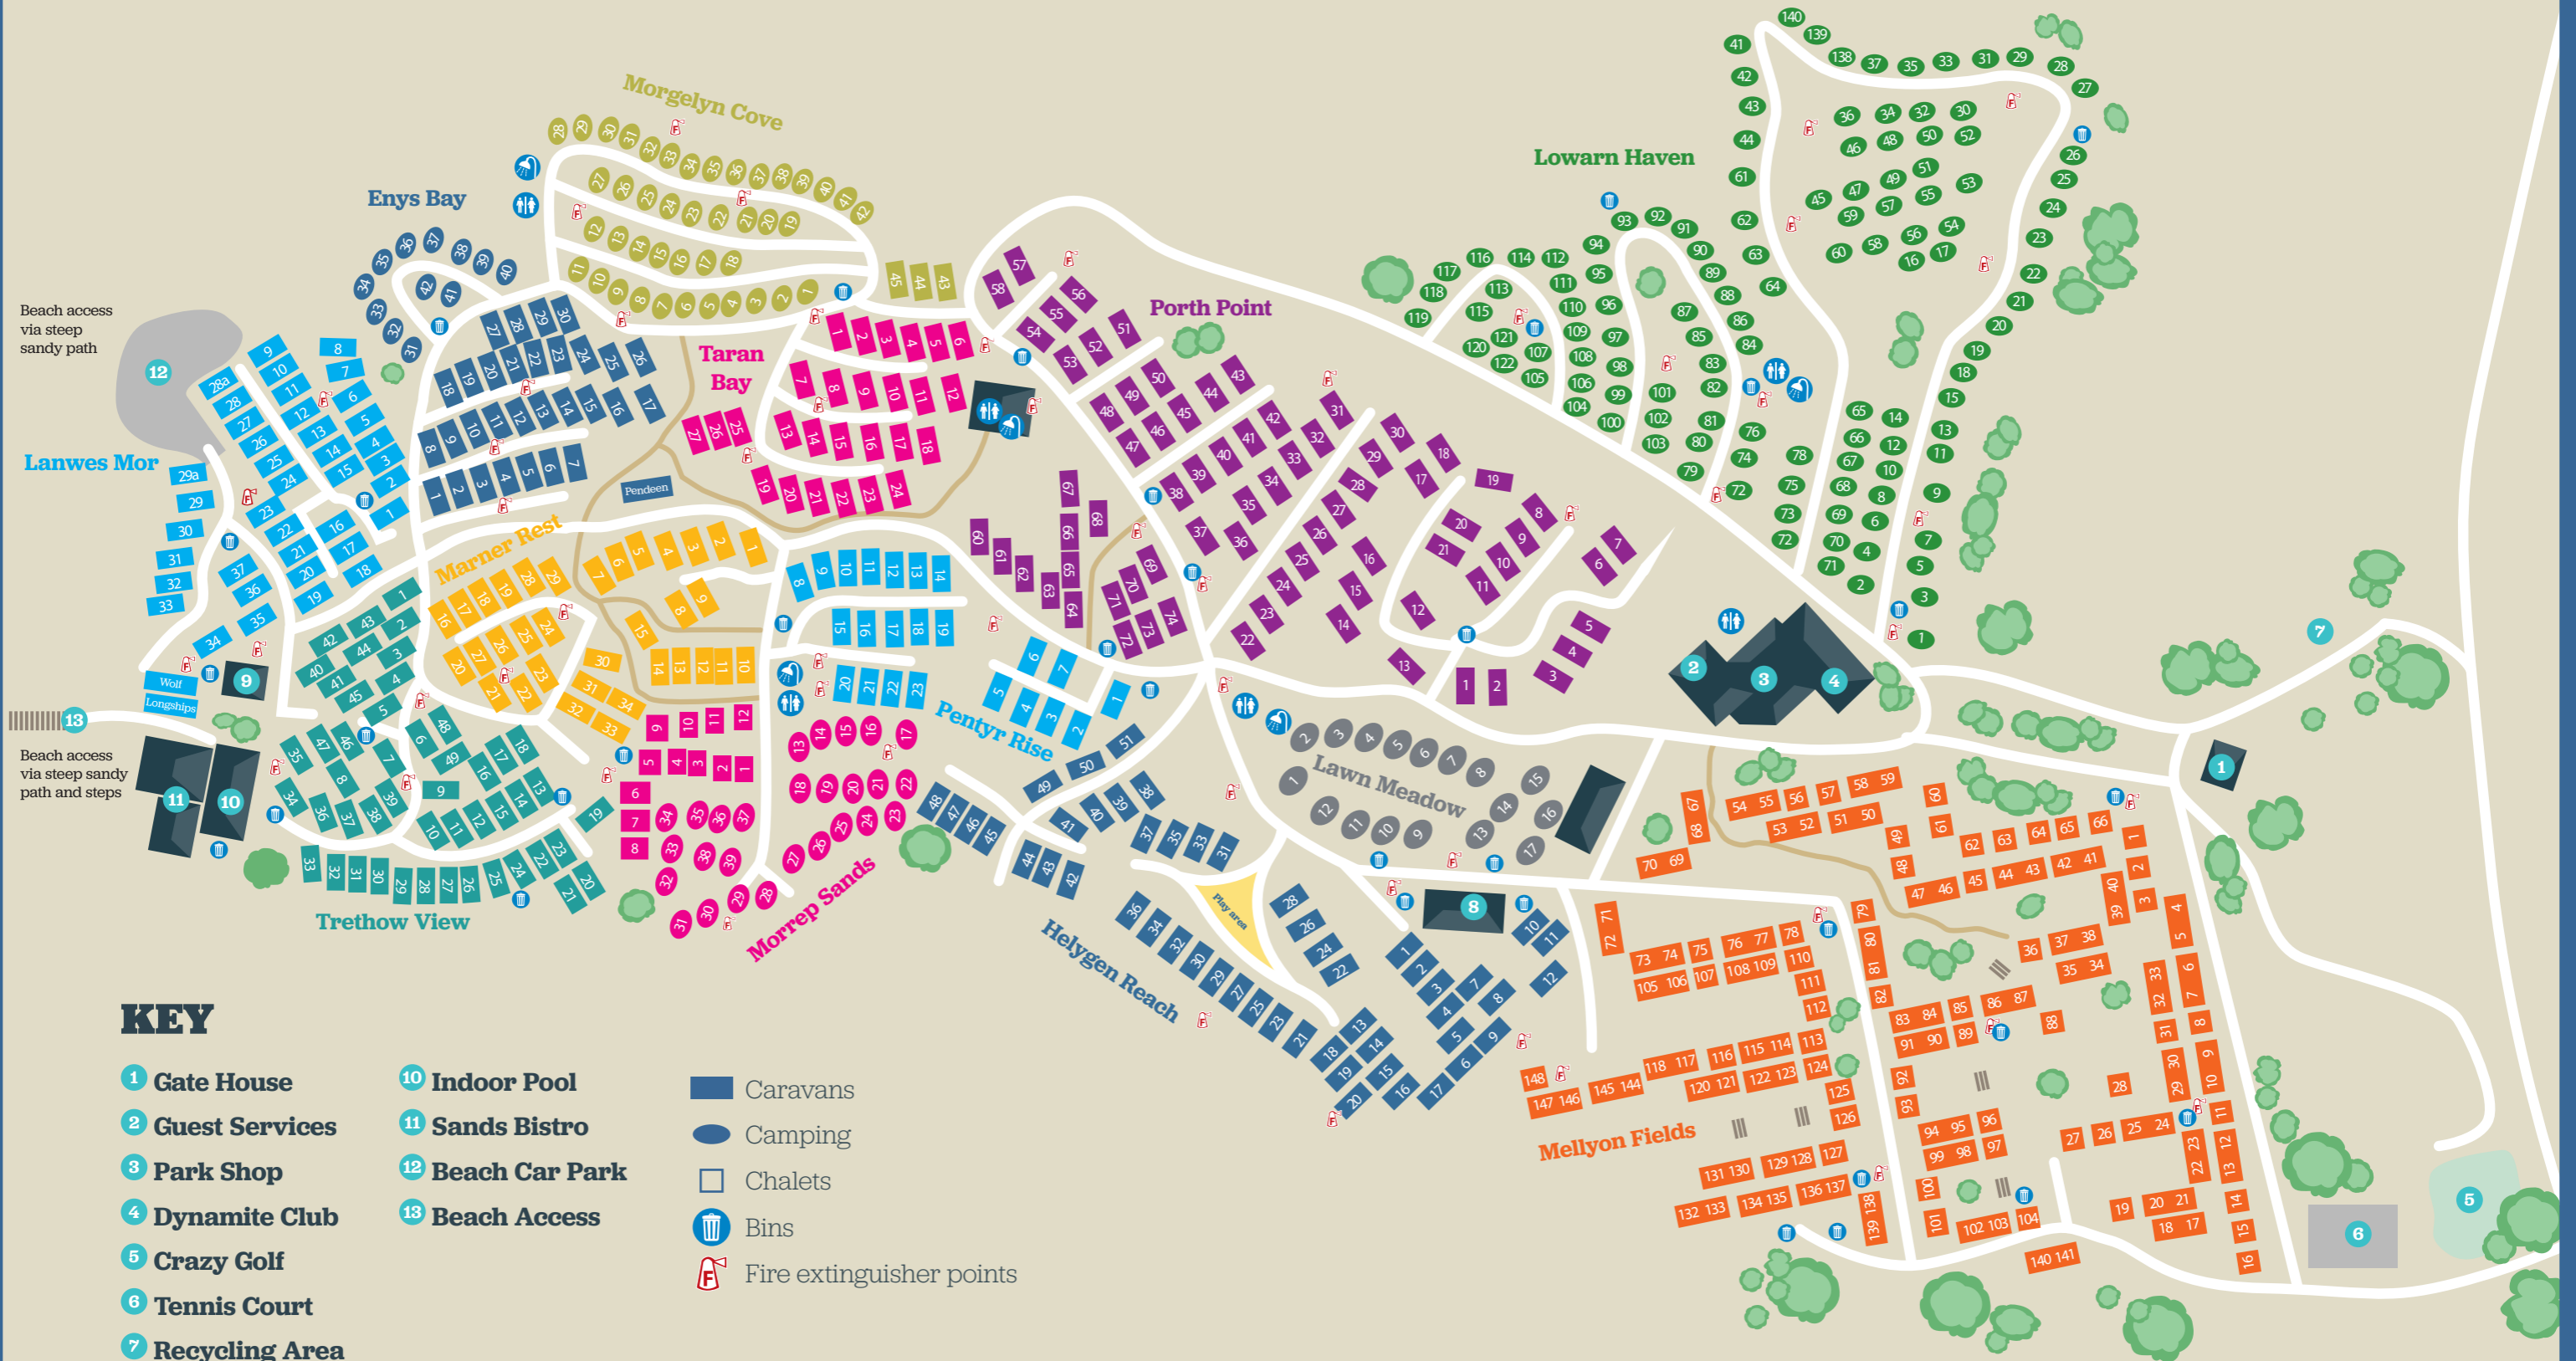

Park Map

St Ives Bay

KEY

- | | | |
|------------------|-------------------|--------------------------|
| 1 Gate House | 10 Indoor Pool | Caravans |
| 2 Guest Services | 11 Sands Bistro | Camping |
| 3 Park Shop | 12 Beach Car Park | Chalets |
| 4 Dynamite Club | 13 Beach Access | Bins |
| 5 Crazy Golf | | Fire extinguisher points |
| 6 Tennis Court | | |
| 7 Recycling Area | | |
| 8 Launderette | | |
| 9 Surf School | | |