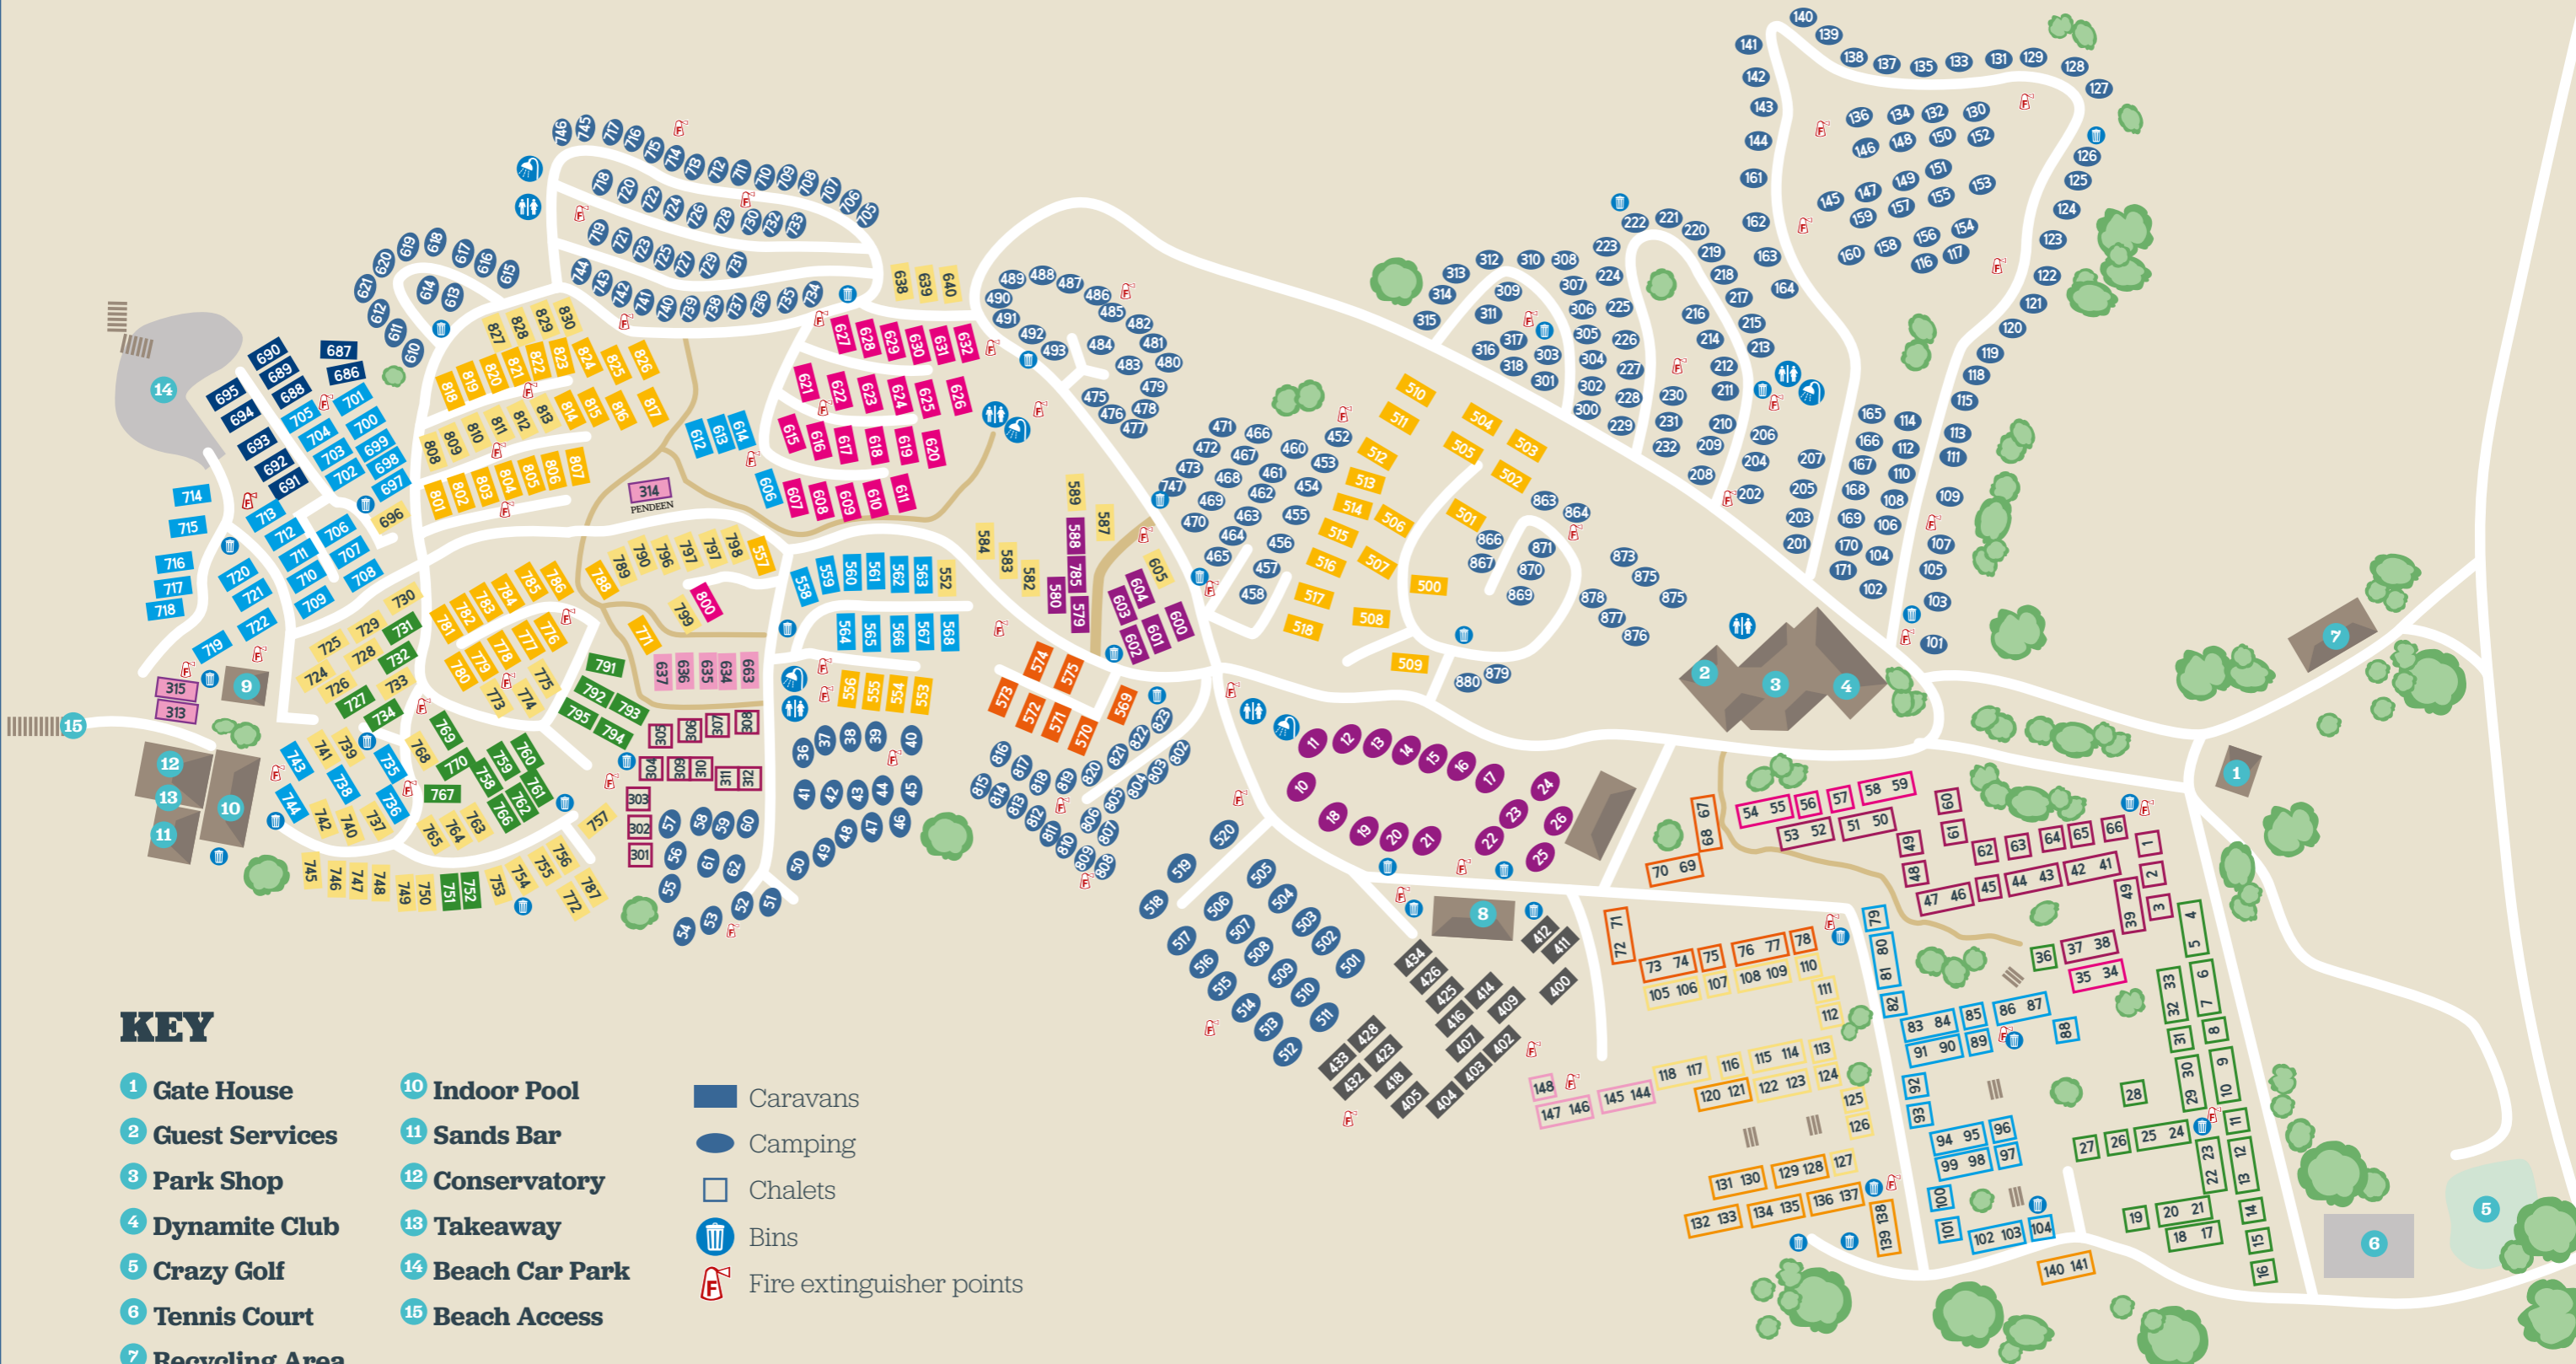

Park Map

St Ives Bay

KEY

- | | | |
|------------------|-------------------|--------------------------|
| 1 Gate House | 10 Indoor Pool | Caravans |
| 2 Guest Services | 11 Sands Bar | Camping |
| 3 Park Shop | 12 Conservatory | Chalets |
| 4 Dynamite Club | 13 Takeaway | Bins |
| 5 Crazy Golf | 14 Beach Car Park | Fire extinguisher points |
| 6 Tennis Court | 15 Beach Access | |
| 7 Recycling Area | | |
| 8 Launderette | | |
| 9 Surf School | | |