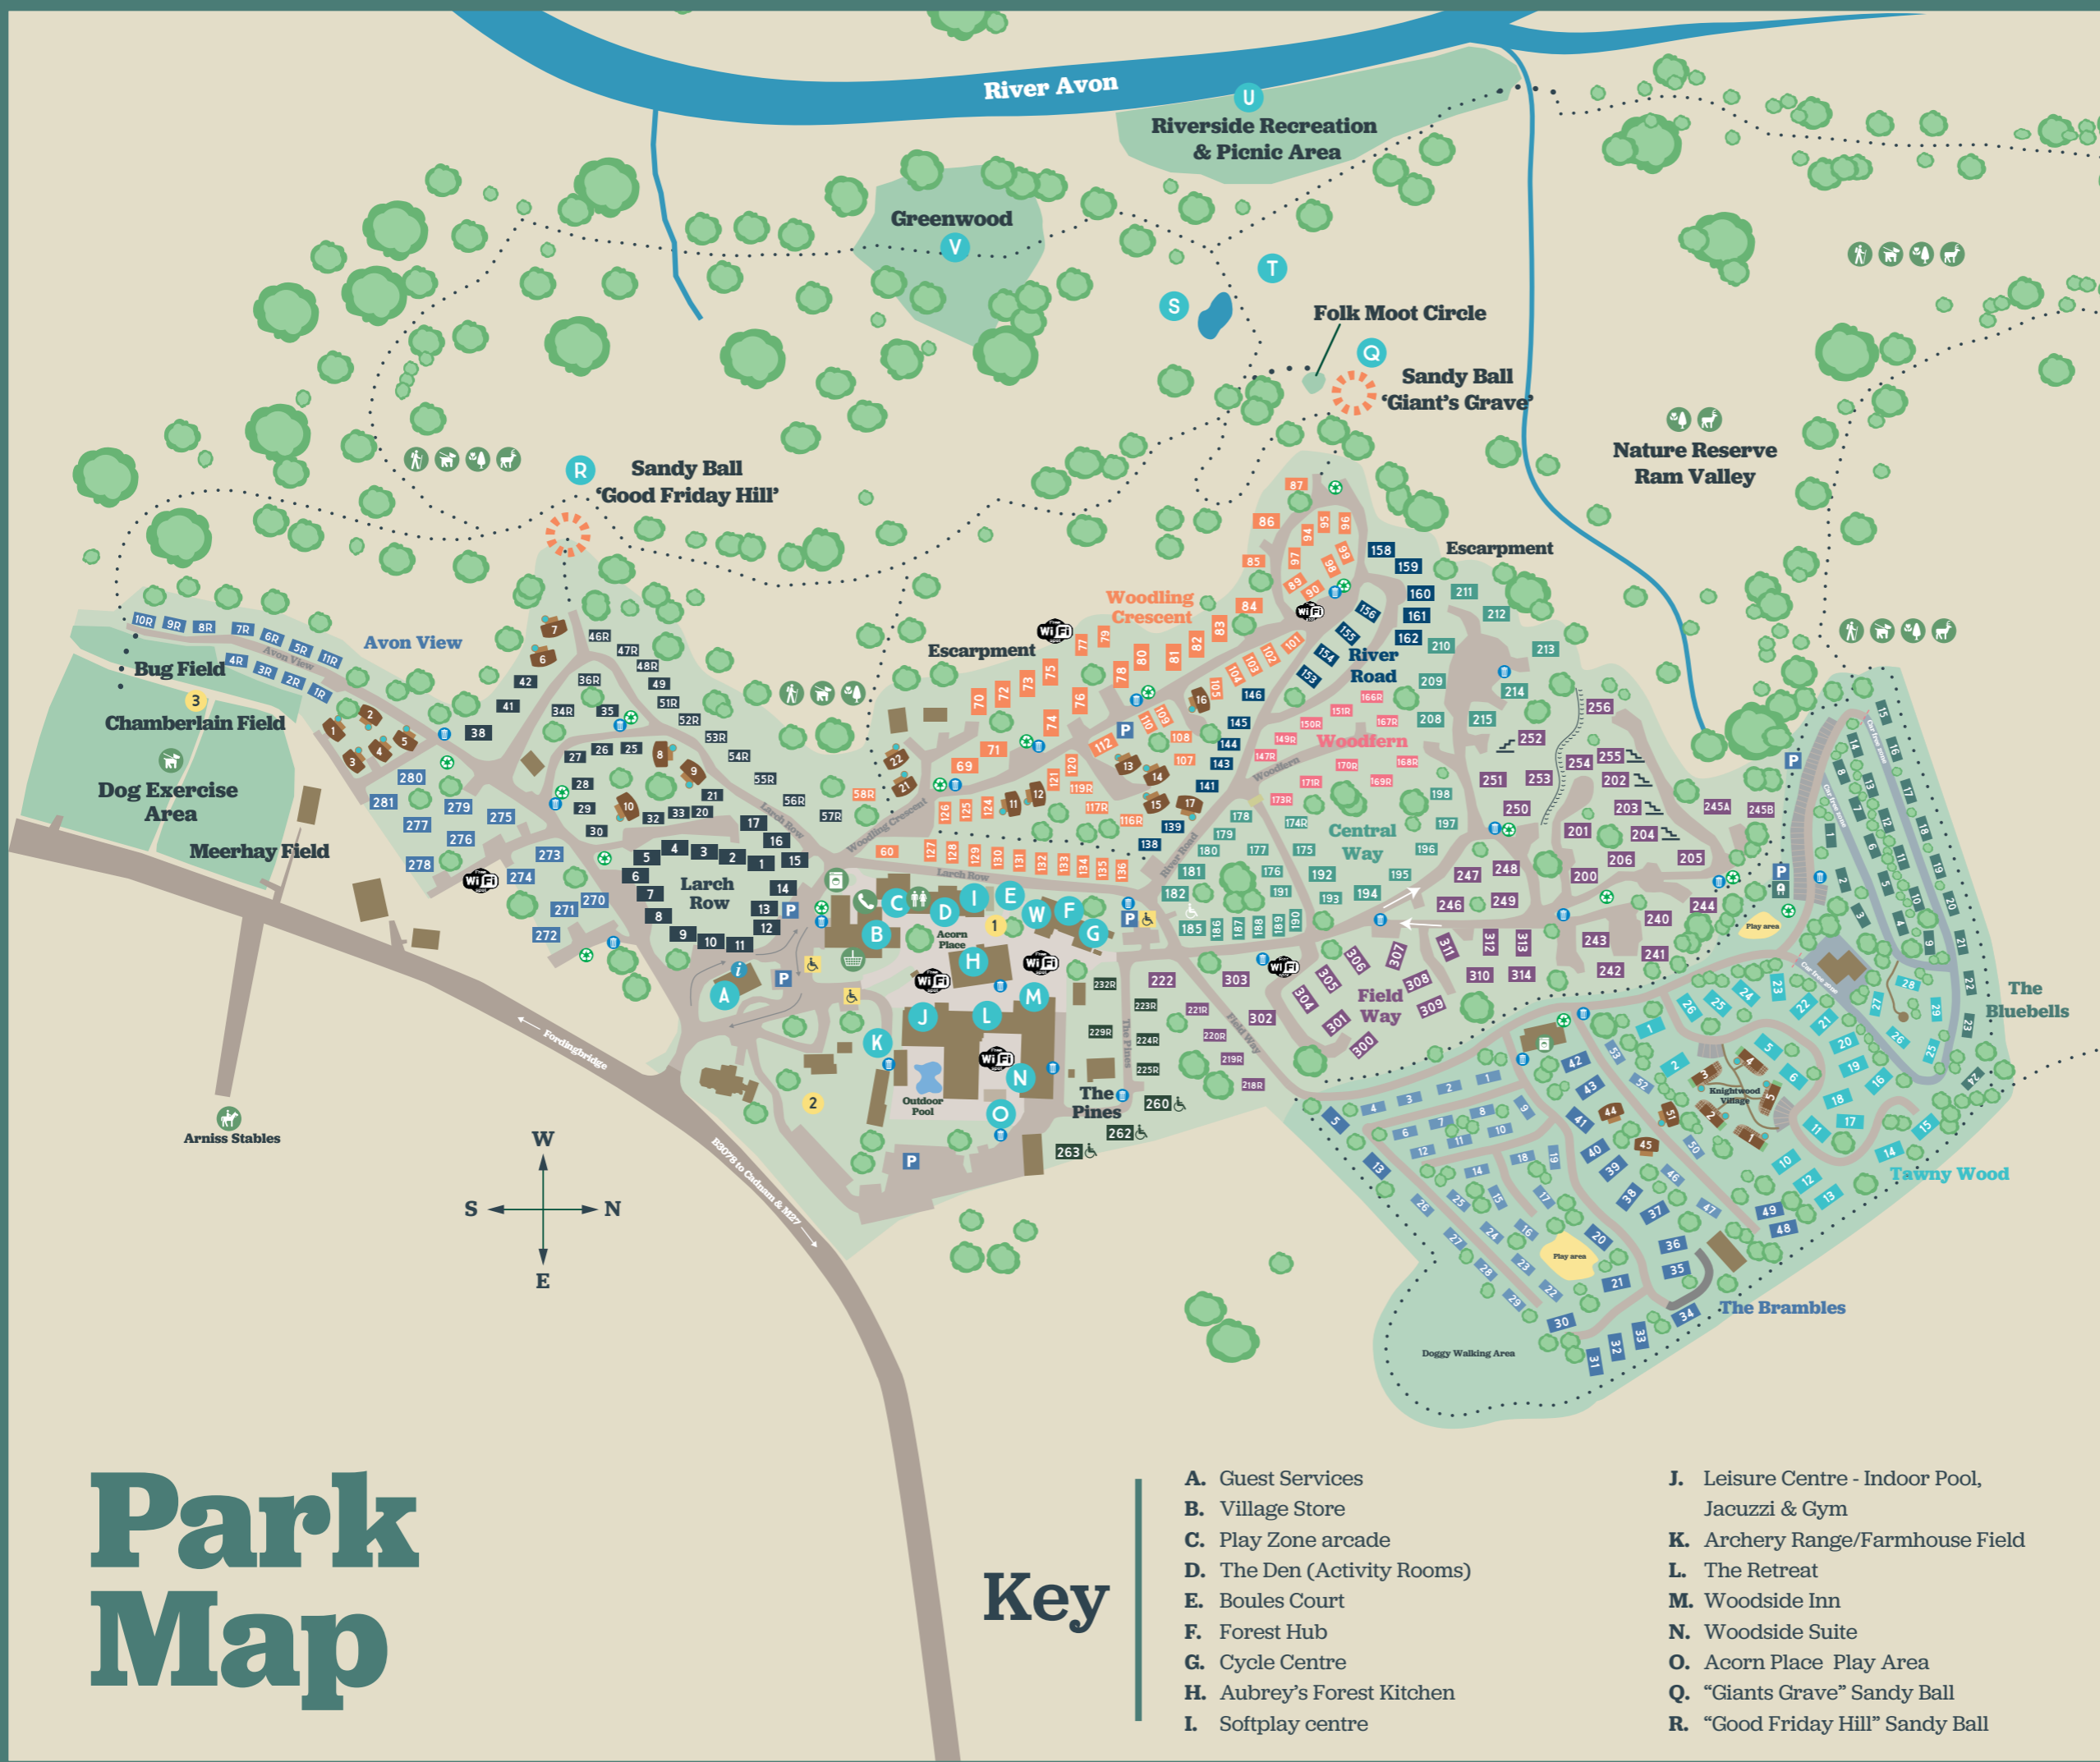

## Key

- |  |  |  |
|--|--|--|
| <ul style="list-style-type: none"> <li>A. Guest Services</li> <li>B. Village Store</li> <li>C. Play Zone arcade</li> <li>D. The Den (Activity Rooms)</li> <li>E. Boules Court</li> <li>F. Forest Hub</li> <li>G. Cycle Centre</li> <li>H. Aubrey's Forest Kitchen</li> <li>I. Softplay centre</li> </ul> | <ul style="list-style-type: none"> <li>J. Leisure Centre - Indoor Pool, Jacuzzi &amp; Gym</li> <li>K. Archery Range/Farmhouse Field</li> <li>L. The Retreat</li> <li>M. Woodside Inn</li> <li>N. Woodside Suite</li> <li>O. Acorn Place Play Area</li> <li>Q. "Giants Grave" Sandy Ball</li> <li>R. "Good Friday Hill" Sandy Ball</li> </ul> | <ul style="list-style-type: none"> <li>S. Wildlife Pond</li> <li>T. Combat Games Forest Arena</li> <li>U. River Field (Fishing)</li> <li>V. Greenwood</li> <li>W. Holiday Home Sales Office</li> </ul> |
|--|--|--|

## Icon Guide

- Sandy Balls
- Information Point
- Vehicle Parking
- Electric Vehicle Charge point
- Free WiFi
- Toilets
- Showers / Disabled Access
- Laundry / Shop
- Walking / Dogs (on leads)
- Forest / Nature Reserve
- Recycle Point
- Refuse Point
- Chemical Disposal
- Footpaths
- Embankment
- Steps

## Activity Meeting Points

1. Totem Pole
2. Nerf Wars and Archery Arena
3. Chamberlain Field and dog exercise area

# Park Map

Sandy Balls