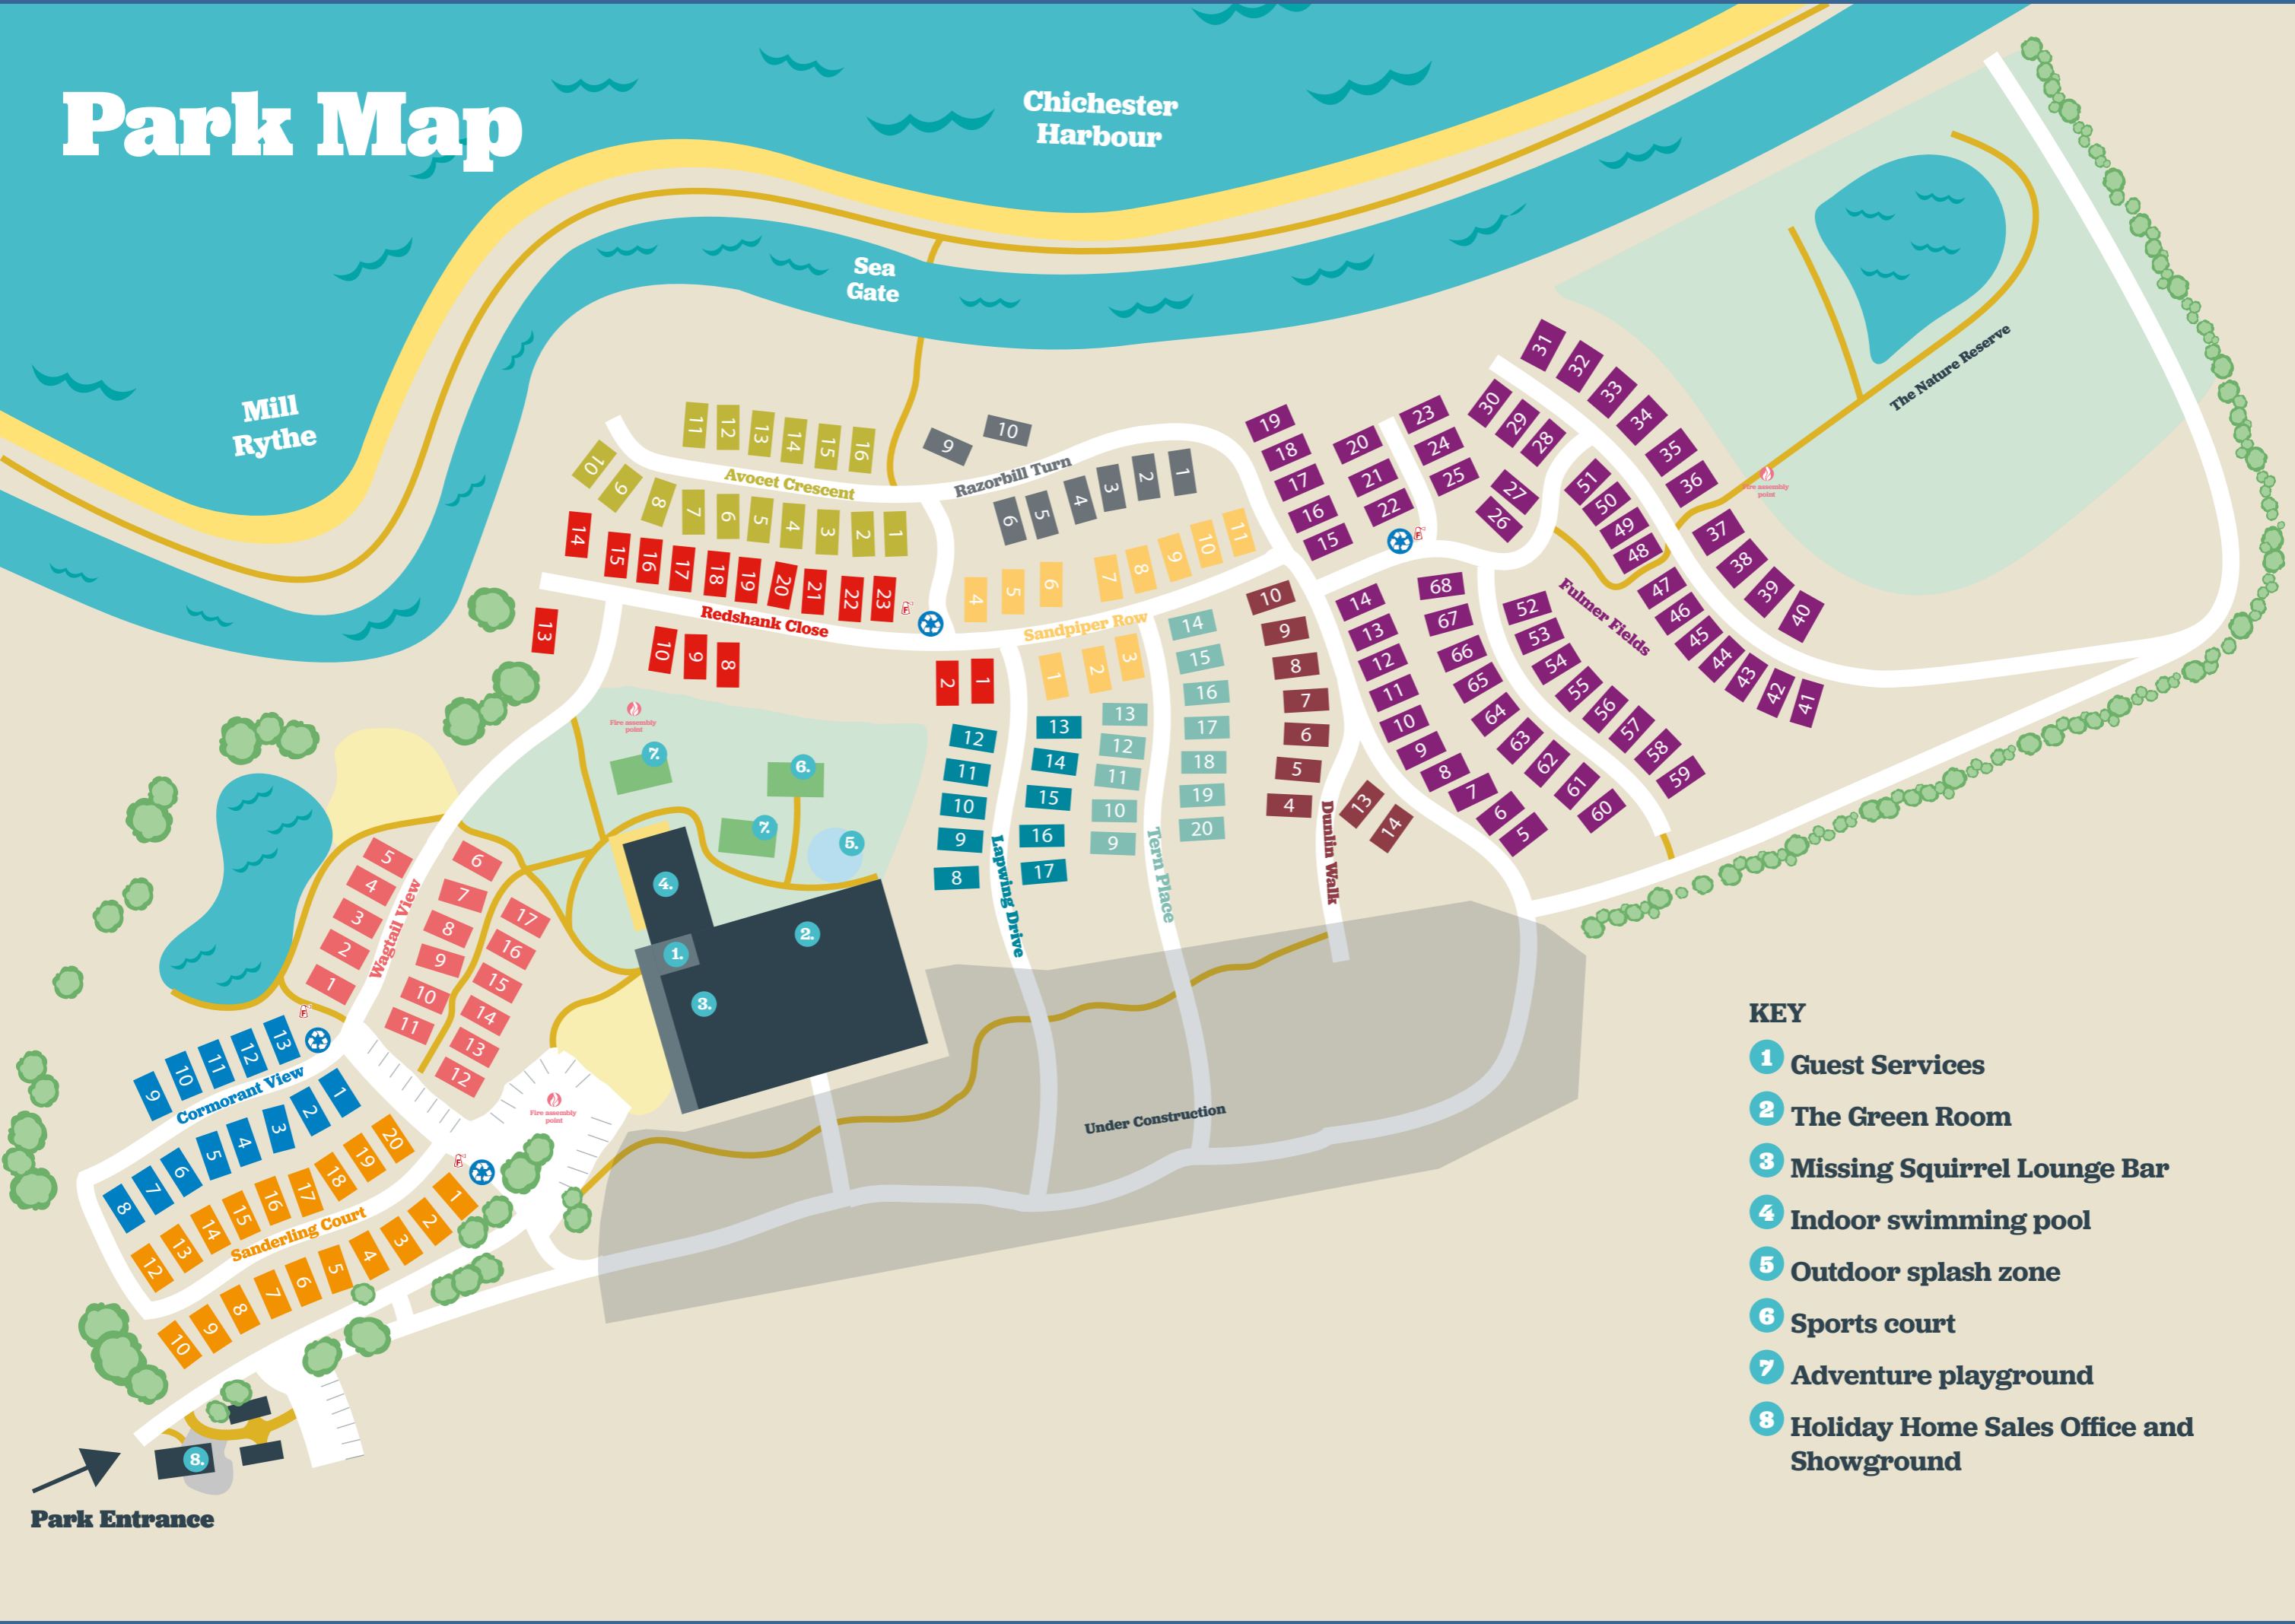

Park Map

Chichester Harbour

Mill Rythe

Sea Gate

The Nature Reserve

KEY

- 1 Guest Services
- 2 The Green Room
- 3 Missing Squirrel Lounge Bar
- 4 Indoor swimming pool
- 5 Outdoor splash zone
- 6 Sports court
- 7 Adventure playground
- 8 Holiday Home Sales Office and Showground

Park Entrance

Under Construction