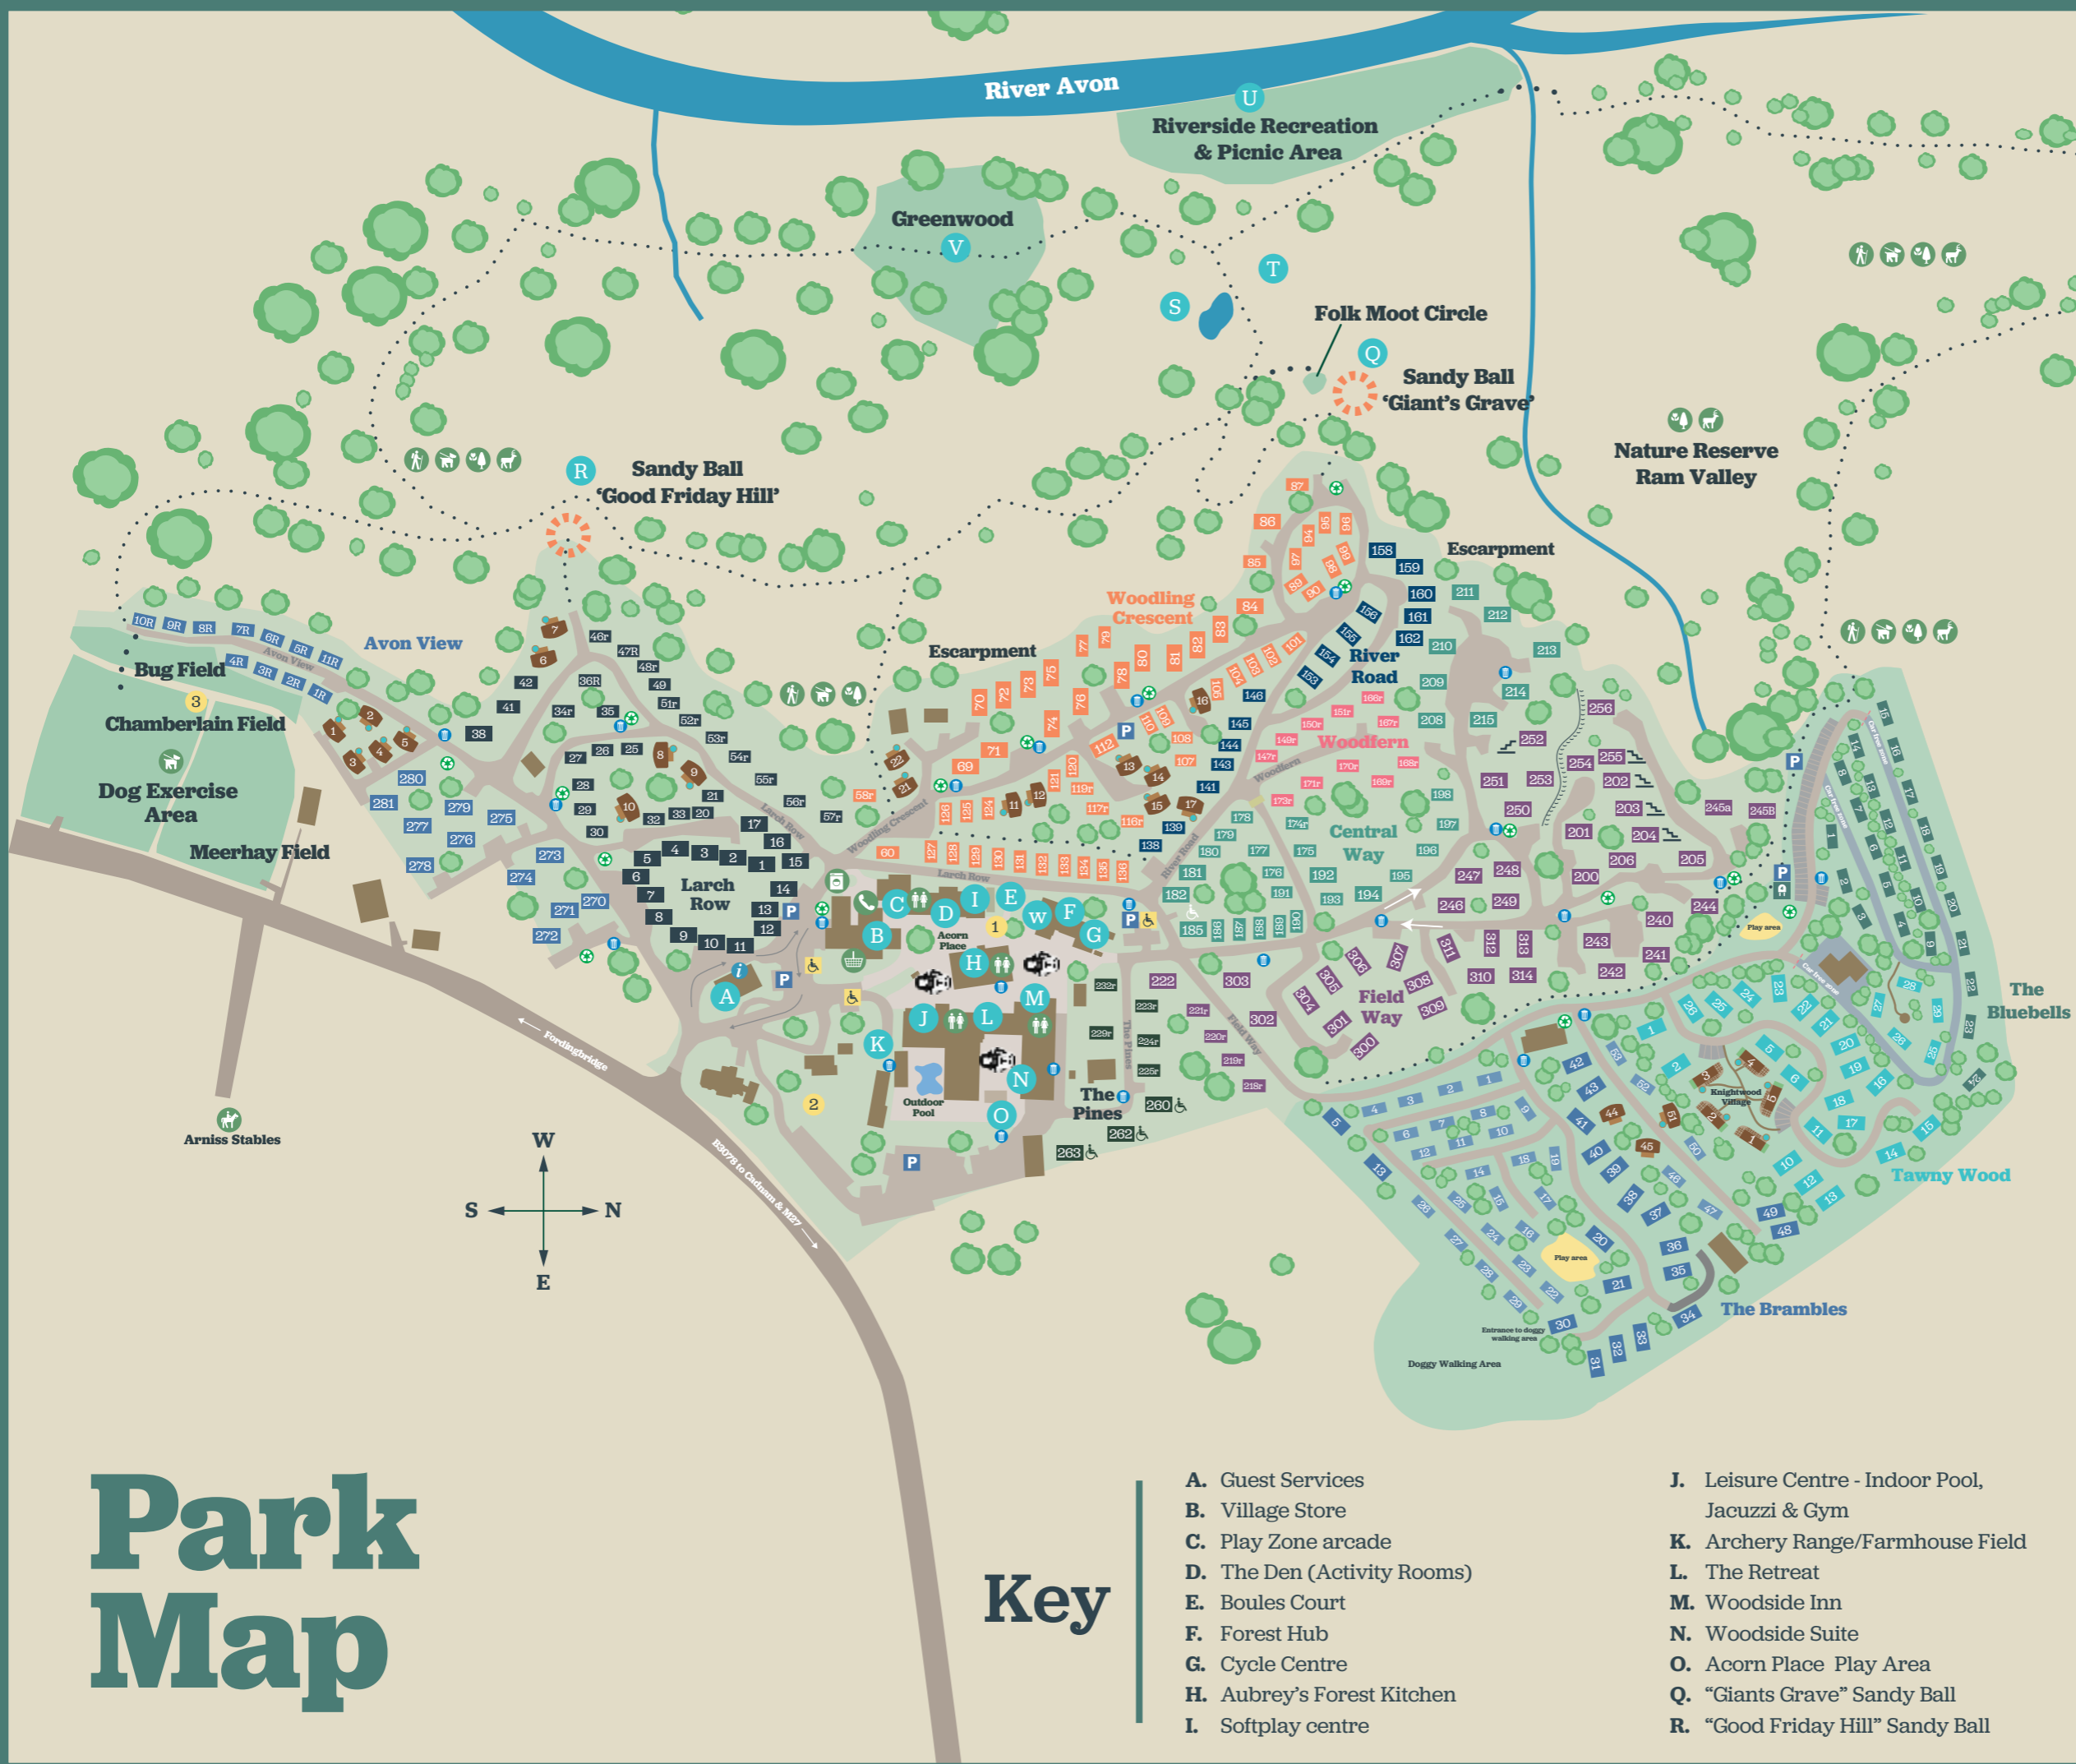

Park Map

Icon Guide

- Sandy Balls
- Information Point
- Vehicle Parking
- Electric Vehicle Charge point
- Free WiFi
- Toilets
- Showers / Disabled Access
- Laundry / Shop
- Walking / Dogs (on leads)
- Forest / Nature Reserve
- Recycle Point
- Refuse Point
- Chemical Disposal
- Footpaths
- Embankment
- Steps

Activity Meeting Points

1. Totem Pole
 2. Nerf Wars and Archery Arena
 3. Chamberlain Field and dog exercise area
- S.** Wildlife Pond
T. Combat Games Forest Arena
U. River Field (Fishing)
V. Greenwood
W. Holiday Home Sales Office

Key

- A.** Guest Services
- B.** Village Store
- C.** Play Zone arcade
- D.** The Den (Activity Rooms)
- E.** Boules Court
- F.** Forest Hub
- G.** Cycle Centre
- H.** Aubrey's Forest Kitchen
- I.** Softplay centre
- J.** Leisure Centre - Indoor Pool, Jacuzzi & Gym
- K.** Archery Range/Farmhouse Field
- L.** The Retreat
- M.** Woodside Inn
- N.** Woodside Suite
- O.** Acorn Place Play Area
- Q.** "Giants Grave" Sandy Ball
- R.** "Good Friday Hill" Sandy Ball