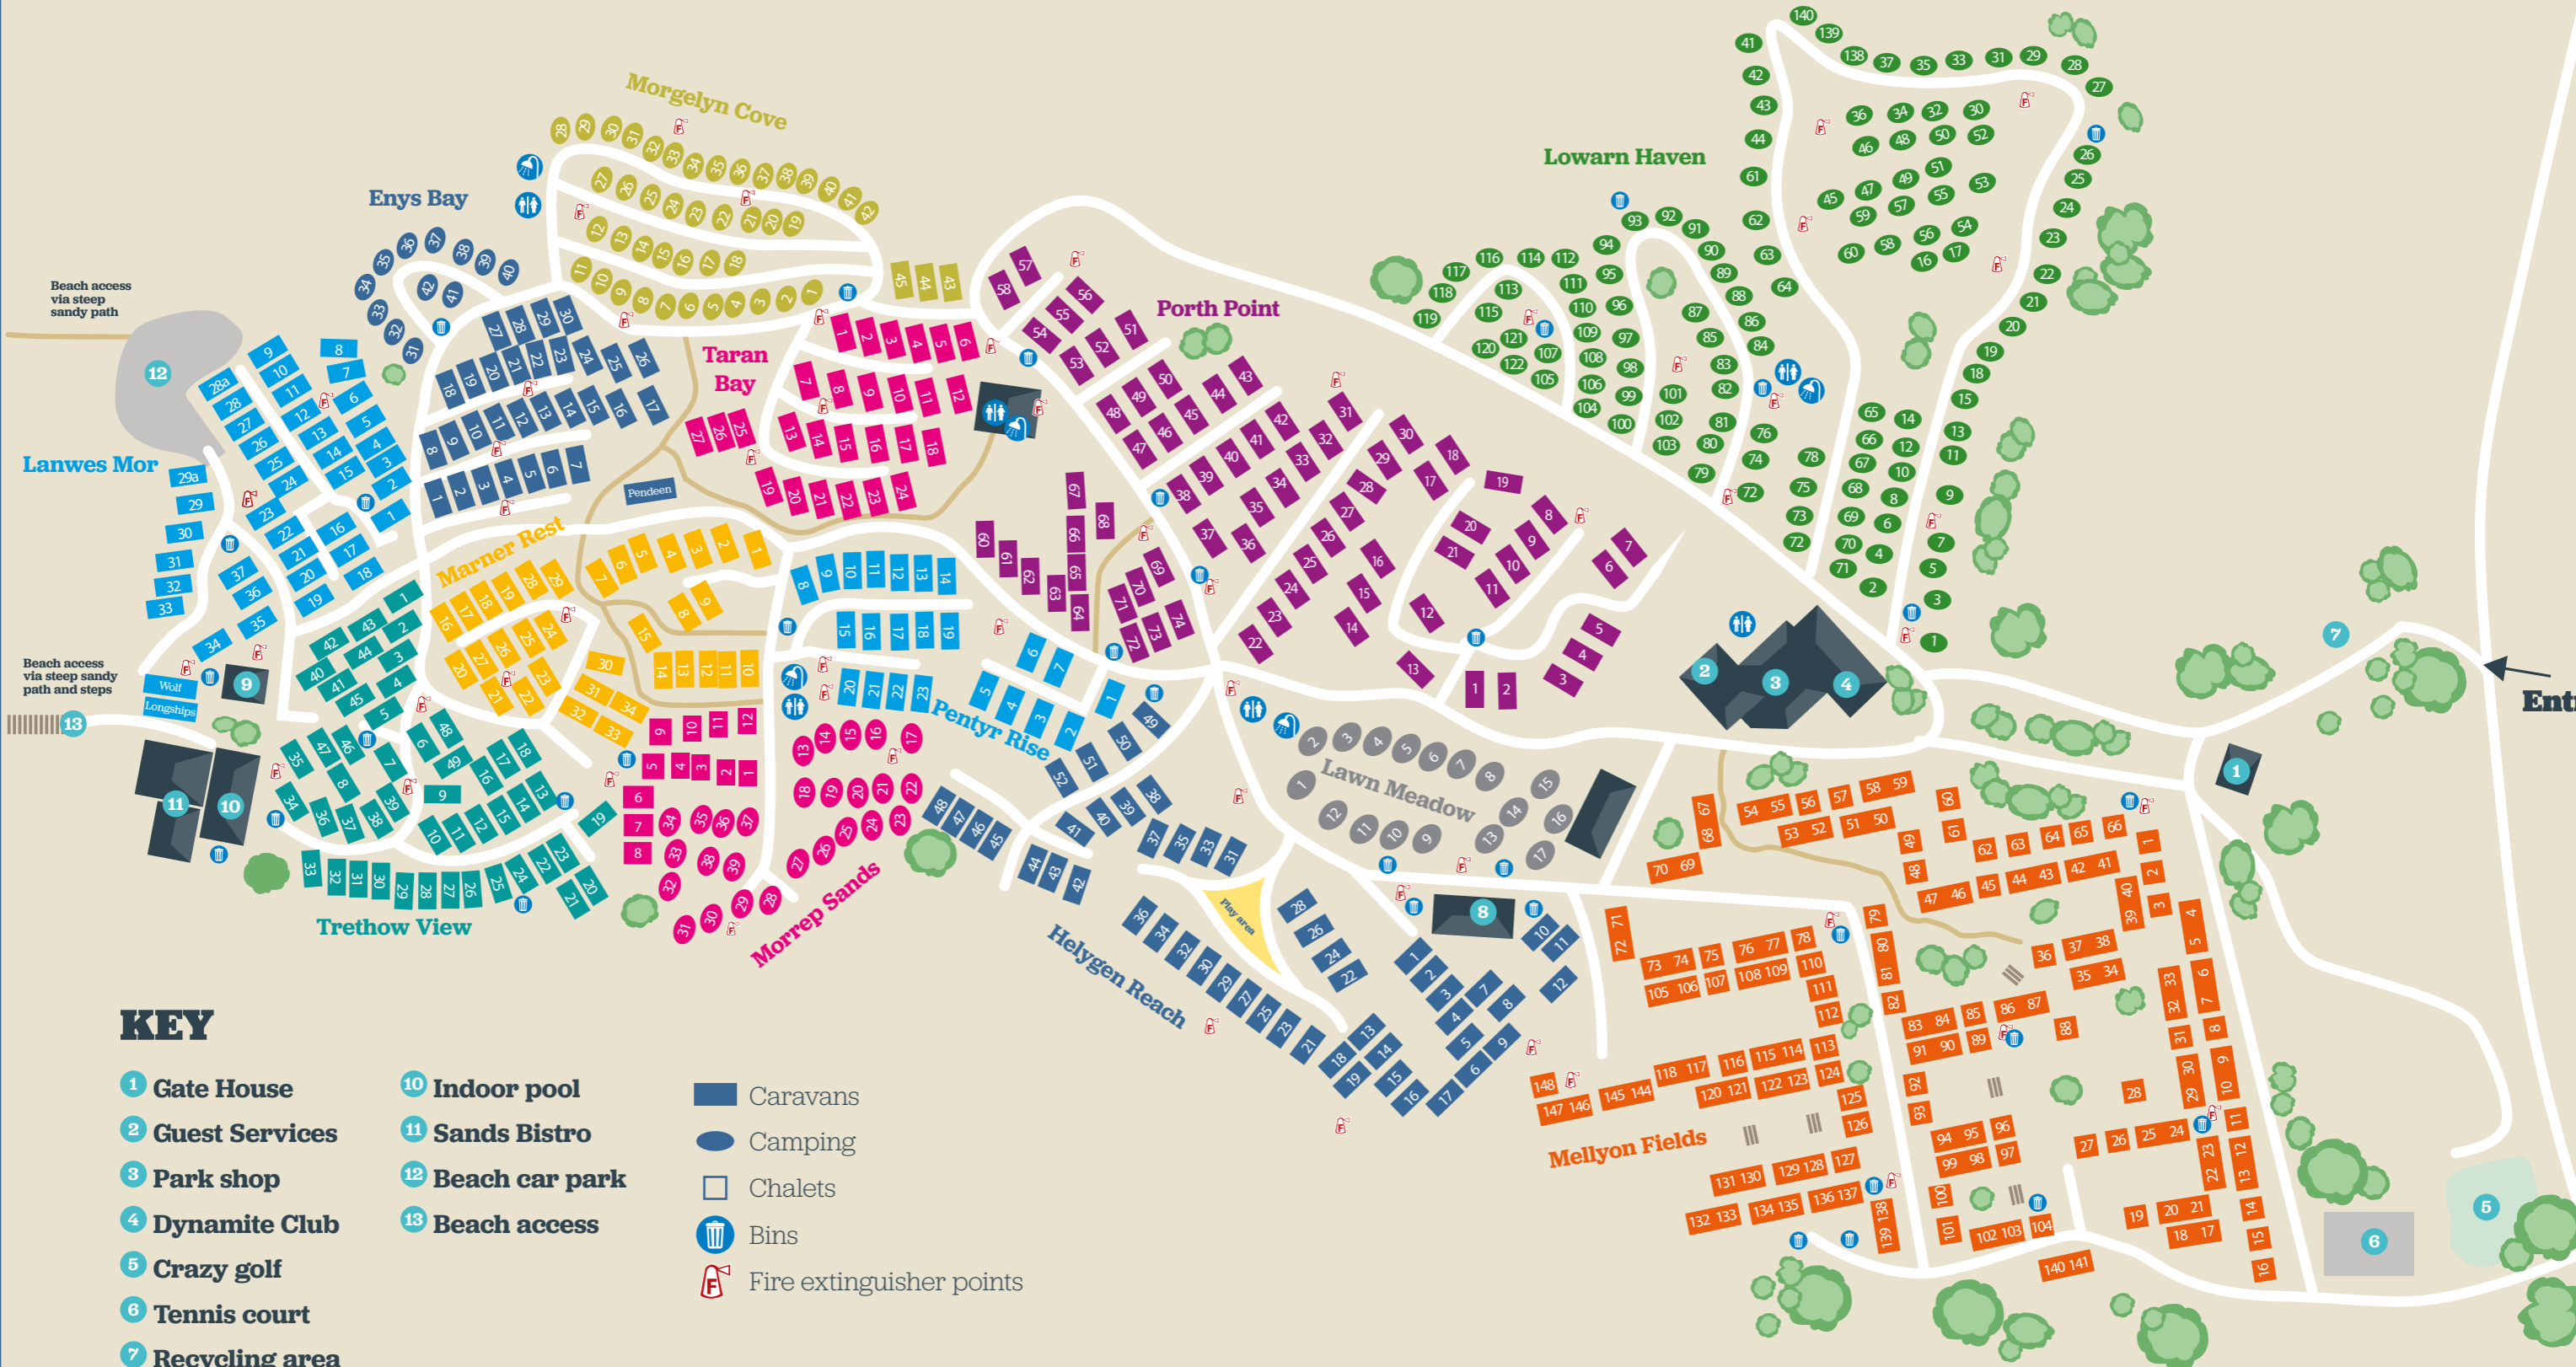

Park Map

St Ives Bay

KEY

- | | | |
|------------------|-------------------|--------------------------|
| 1 Gate House | 10 Indoor pool | Caravans |
| 2 Guest Services | 11 Sands Bistro | Camping |
| 3 Park shop | 12 Beach car park | Chalets |
| 4 Dynamite Club | 13 Beach access | Bins |
| 5 Crazy golf | | Fire extinguisher points |
| 6 Tennis court | | |
| 7 Recycling area | | |
| 8 Launderette | | |
| 9 Surf school | | |